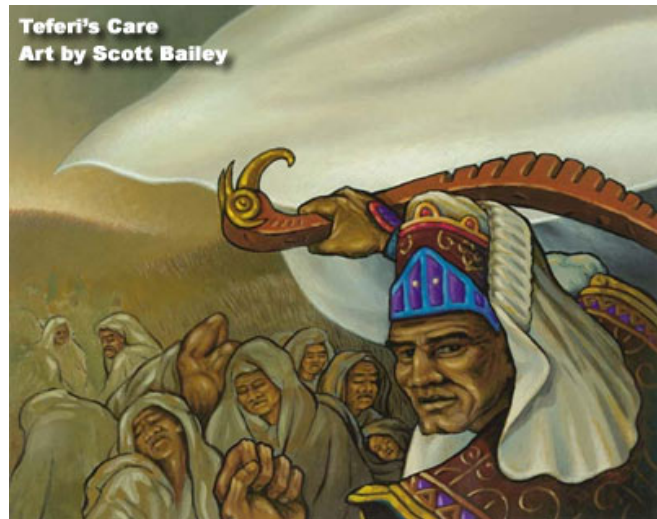

Home > Games > Magic > Magicthegathering.com > Magic Arcana

Teferi's Appearance

Magic Arcana
Wednesday, December 15, 2004

The celebrated and wise planeswalker Teferi made his initial appearance in card names and flavor text way back in *Mirage*, in cards like *Teferi's Imp*, *Teferi's Curse* and *Reality Ripple*. He was referenced lightly during Urza block (*Stern Proctor*, *Disruptive Student*) and once in Masques block (just *Excavation* as far as we can tell), but he didn't show up in earnest in **Magic art** until *Invasion*.

In that set, Teferi was depicted with a characteristic robe, headdress and staff. Check it out:

Teferi's Moat art by rk post

Note how Teferi holds back those bad guys above. Can you tell what group that's supposed to be across the moat? Here's a [hint](#).